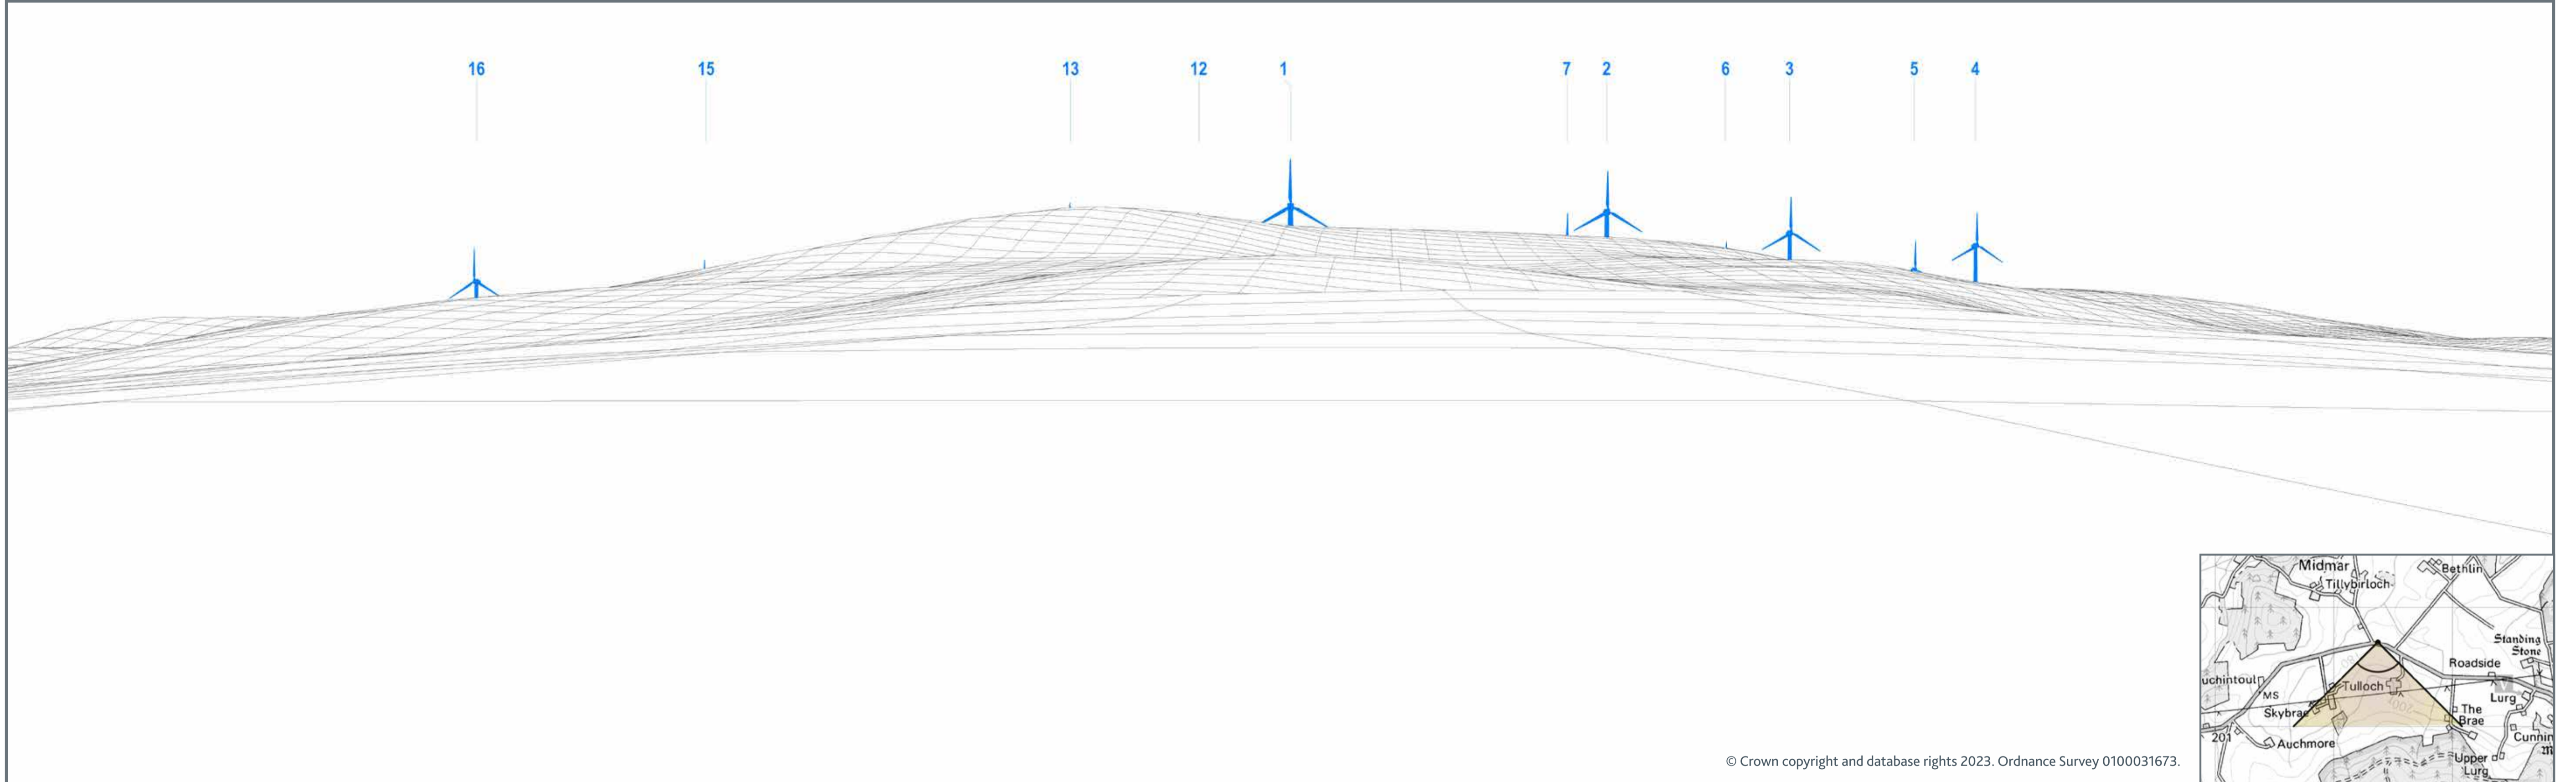

# HILL OF FARE WIND FARM PROPOSAL

Viewpoint 1 – B9119, junction with minor road to Midmar

**90°** Approximate horizontal field of view

EXISTING VIEW (UPDATED DESIGN)

WIRELINE DRAWING (UPDATED DESIGN)

VIEWPOINT LOCATION

PHOTOMONTAGE OF PROPOSAL (UPDATED DESIGN)

## VIEWPOINT INFORMATION

Location	Altitude	Nearest turbine	Direction of view
368370, 806710	178m AOD	2.724km to T1	176.4°