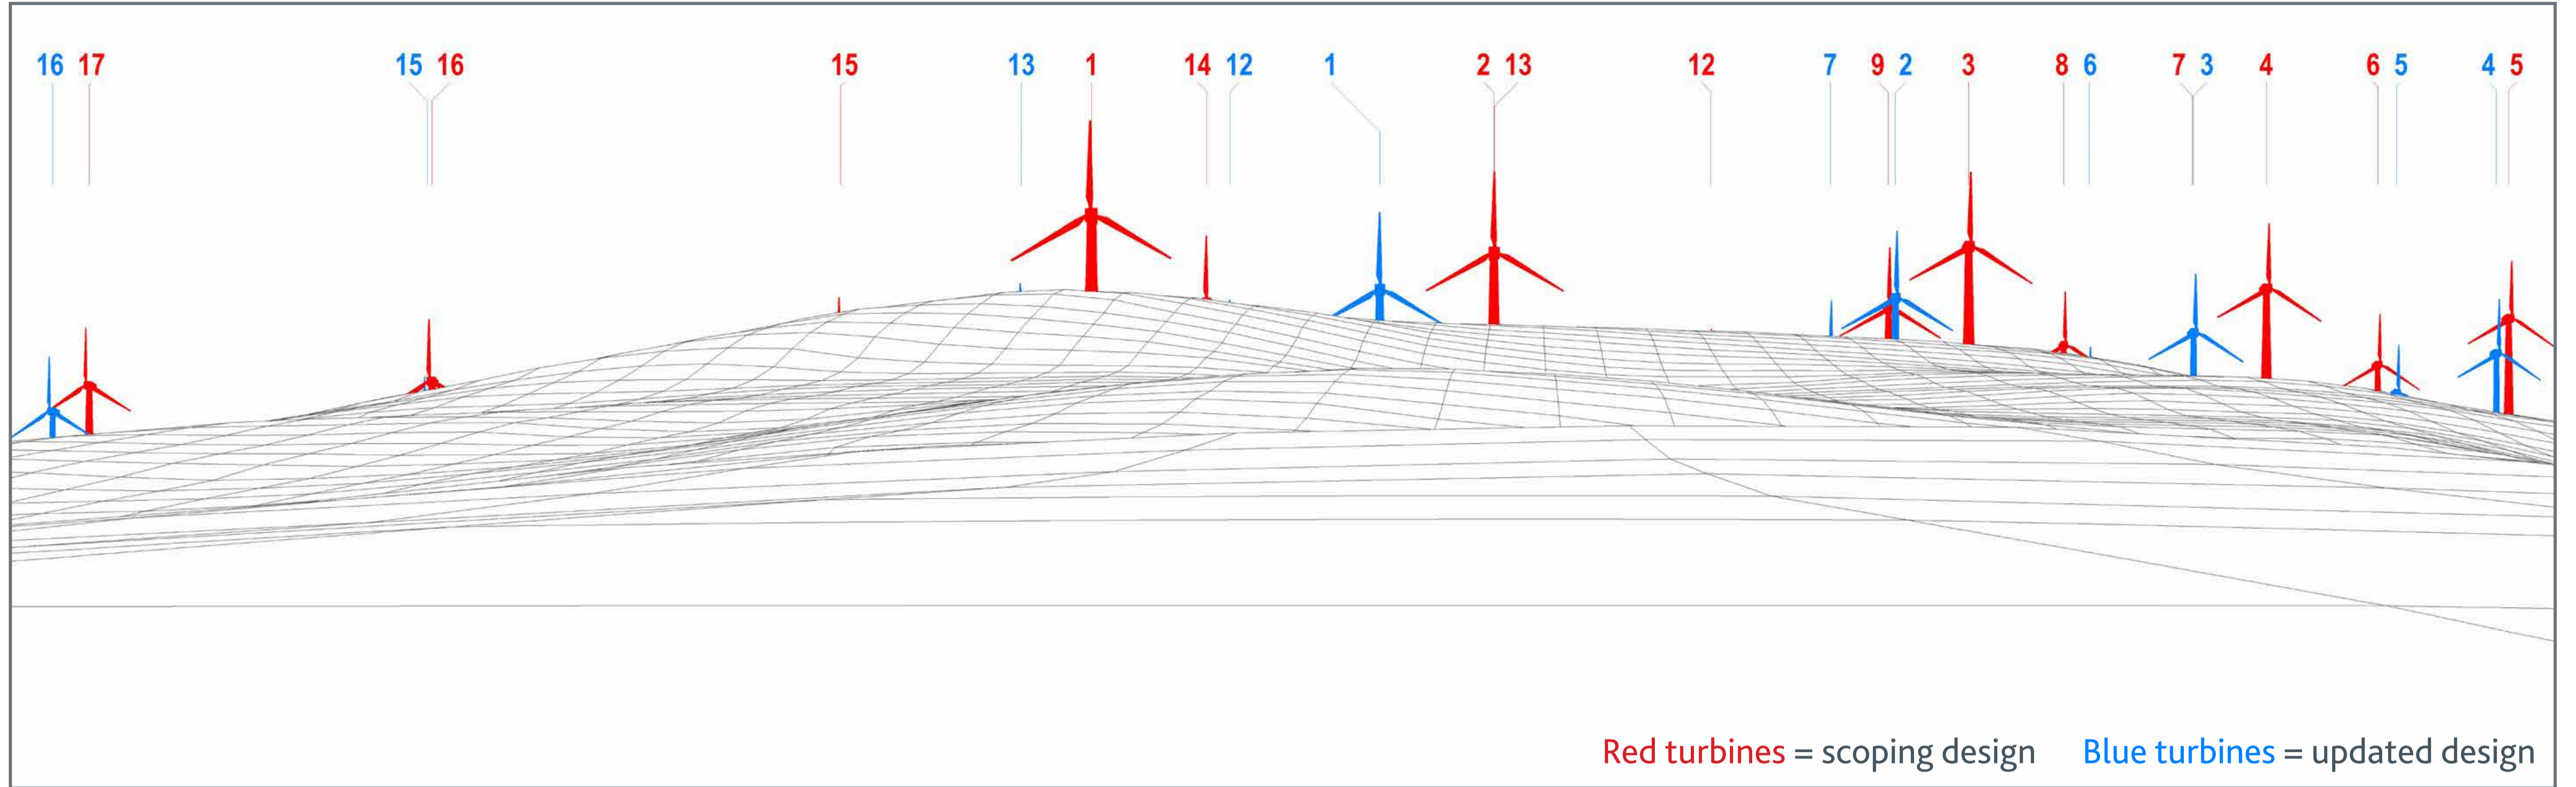

HILL OF FARE WIND FARM PROPOSAL

Viewpoint 1 – B9119, junction with minor road to Midmar

53.5° Approximate horizontal field of view

COMPARATIVE WIRELINE

WIRELINE DRAWING (UPDATED DESIGN)

VIEWPOINT LOCATION

PHOTOMONTAGE OF PROPOSAL (UPDATED DESIGN)

VIEWPOINT INFORMATION

Location	Altitude	Nearest turbine	Direction of view
368370, 806710	178m AOD	2.724km to T1	176.4°