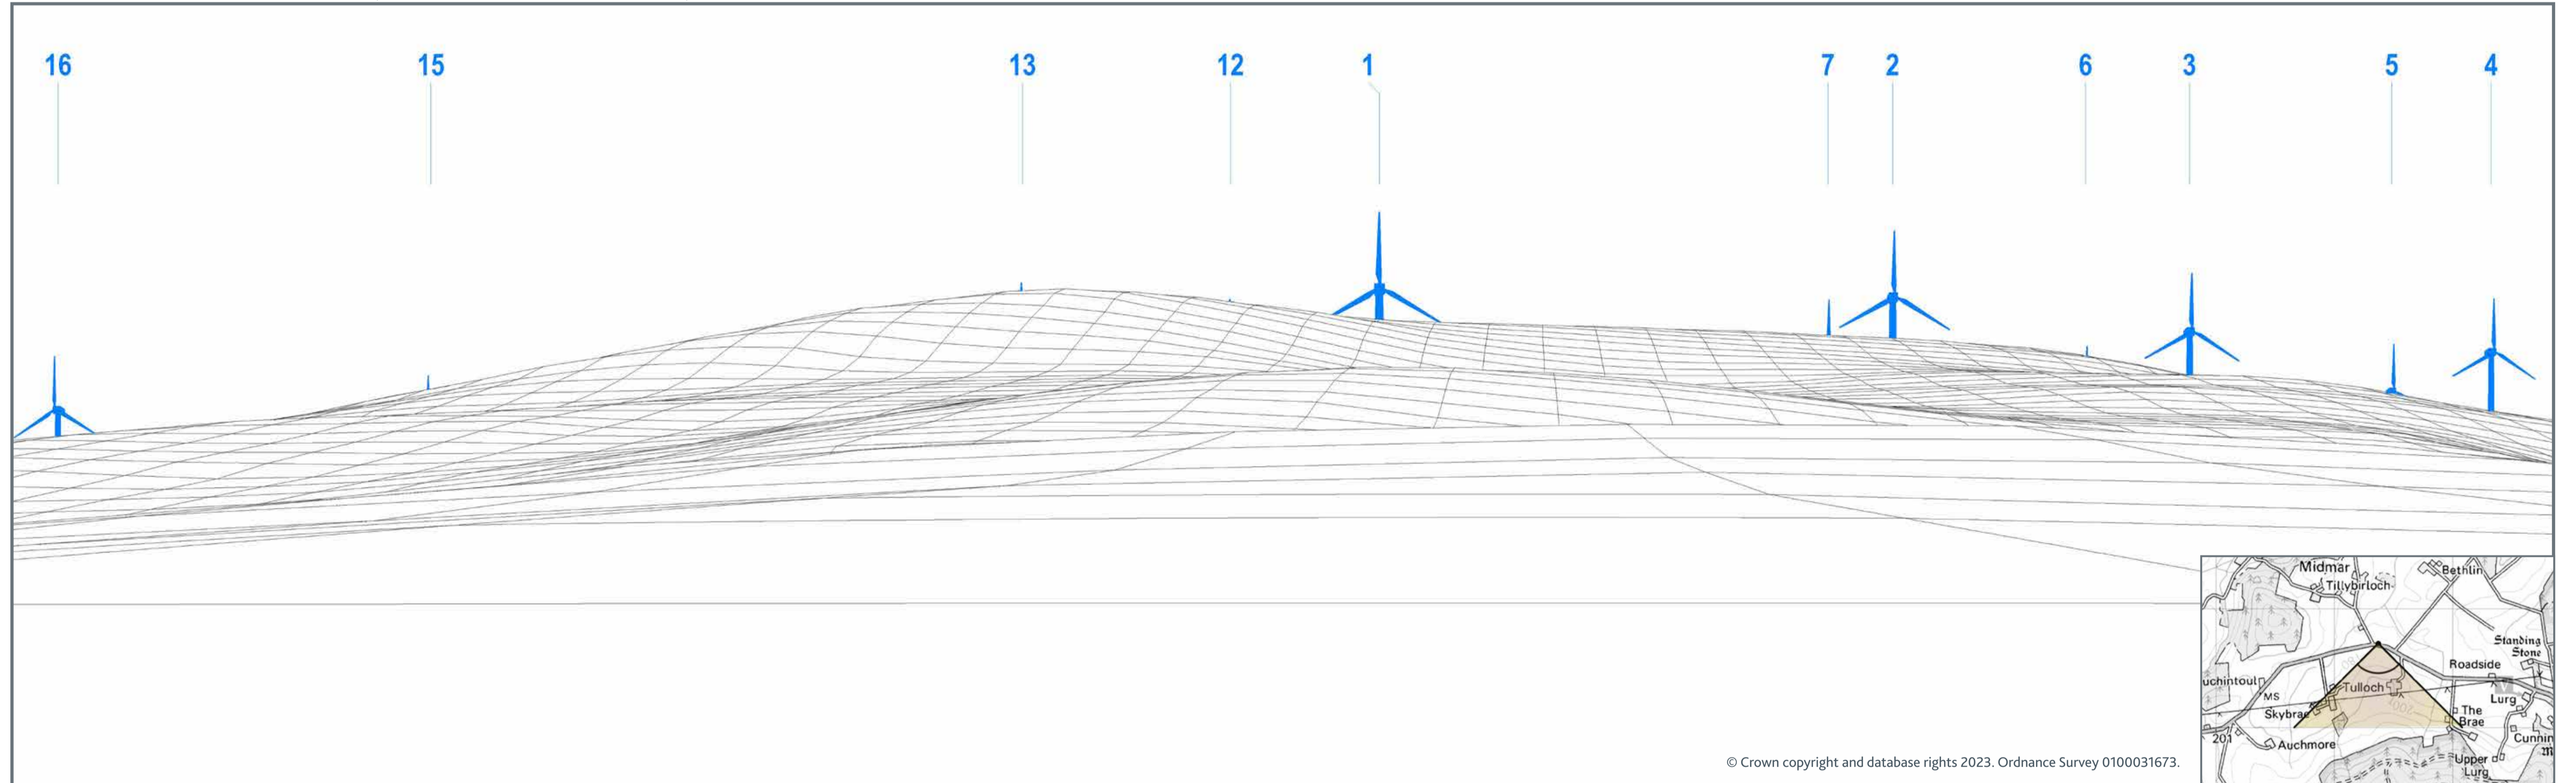

HILL OF FARE WIND FARM PROPOSAL

Viewpoint 1 – B9119, junction with minor road to Midmar

53.5° Approximate horizontal field of view

COMPARATIVE WIRELINE

WIRELINE DRAWING (UPDATED DESIGN)

VIEWPOINT LOCATION

PHOTOMONTAGE OF PROPOSAL (UPDATED DESIGN)

VIEWPOINT INFORMATION

Location	Altitude	Nearest turbine	Direction of view
368370, 806710	178m AOD	2.724km to T1	176.4°