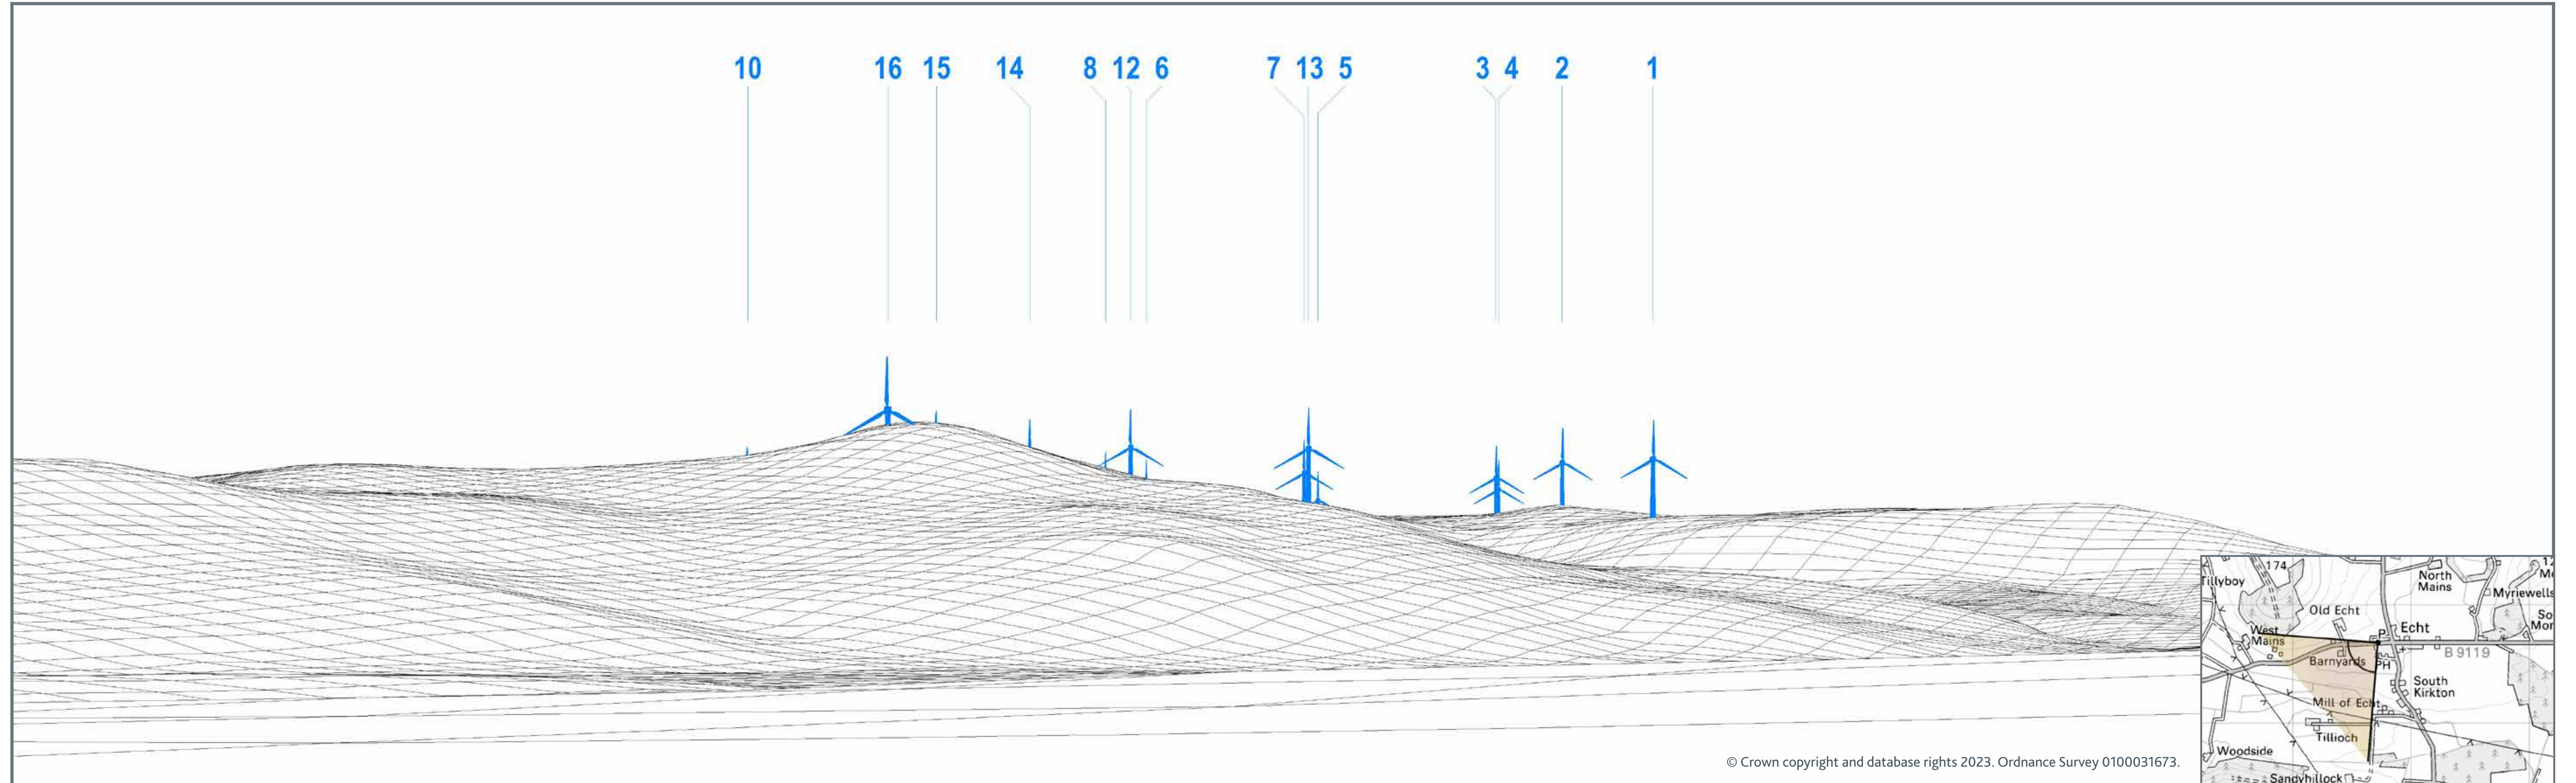

HILL OF FARE WIND FARM PROPOSAL

Viewpoint 2 – B9119, Echt

53.5° Approximate horizontal field of view

COMPARATIVE WIRELINE

WIRELINE DRAWING (UPDATED DESIGN)

VIEWPOINT LOCATION

PHOTOMONTAGE OF PROPOSAL (UPDATED DESIGN)

VIEWPOINT INFORMATION

Location	Altitude	Nearest turbine	Direction of view
373719, 805680	104m AOD	4.004 km to T16	244.2°