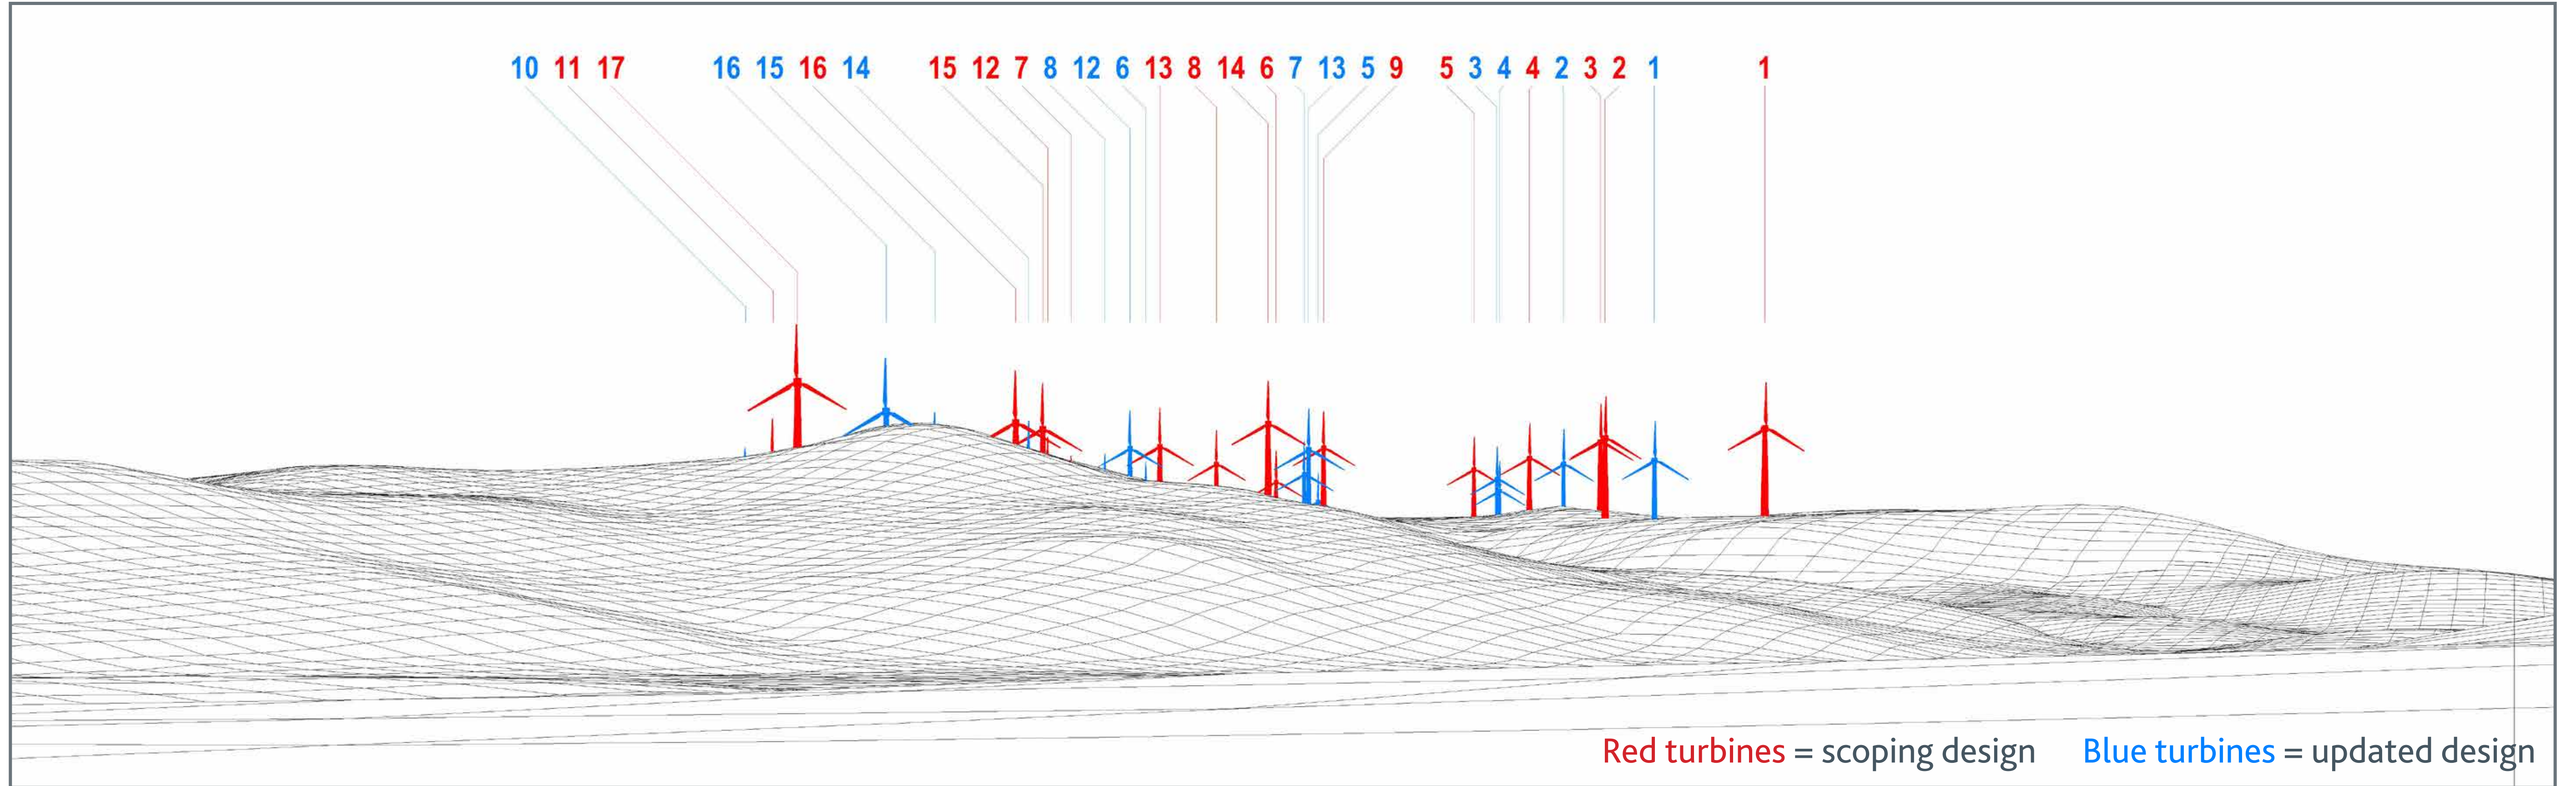

HILL OF FARE WIND FARM PROPOSAL

Viewpoint 2 – B9119, Echt

53.5° Approximate horizontal field of view

COMPARATIVE WIRELINE

WIRELINE DRAWING (UPDATED DESIGN)

VIEWPOINT LOCATION

PHOTOMONTAGE OF PROPOSAL (UPDATED DESIGN)

VIEWPOINT INFORMATION

Location	Altitude	Nearest turbine	Direction of view
373719, 805680	104m AOD	4.004 km to T16	244.2°