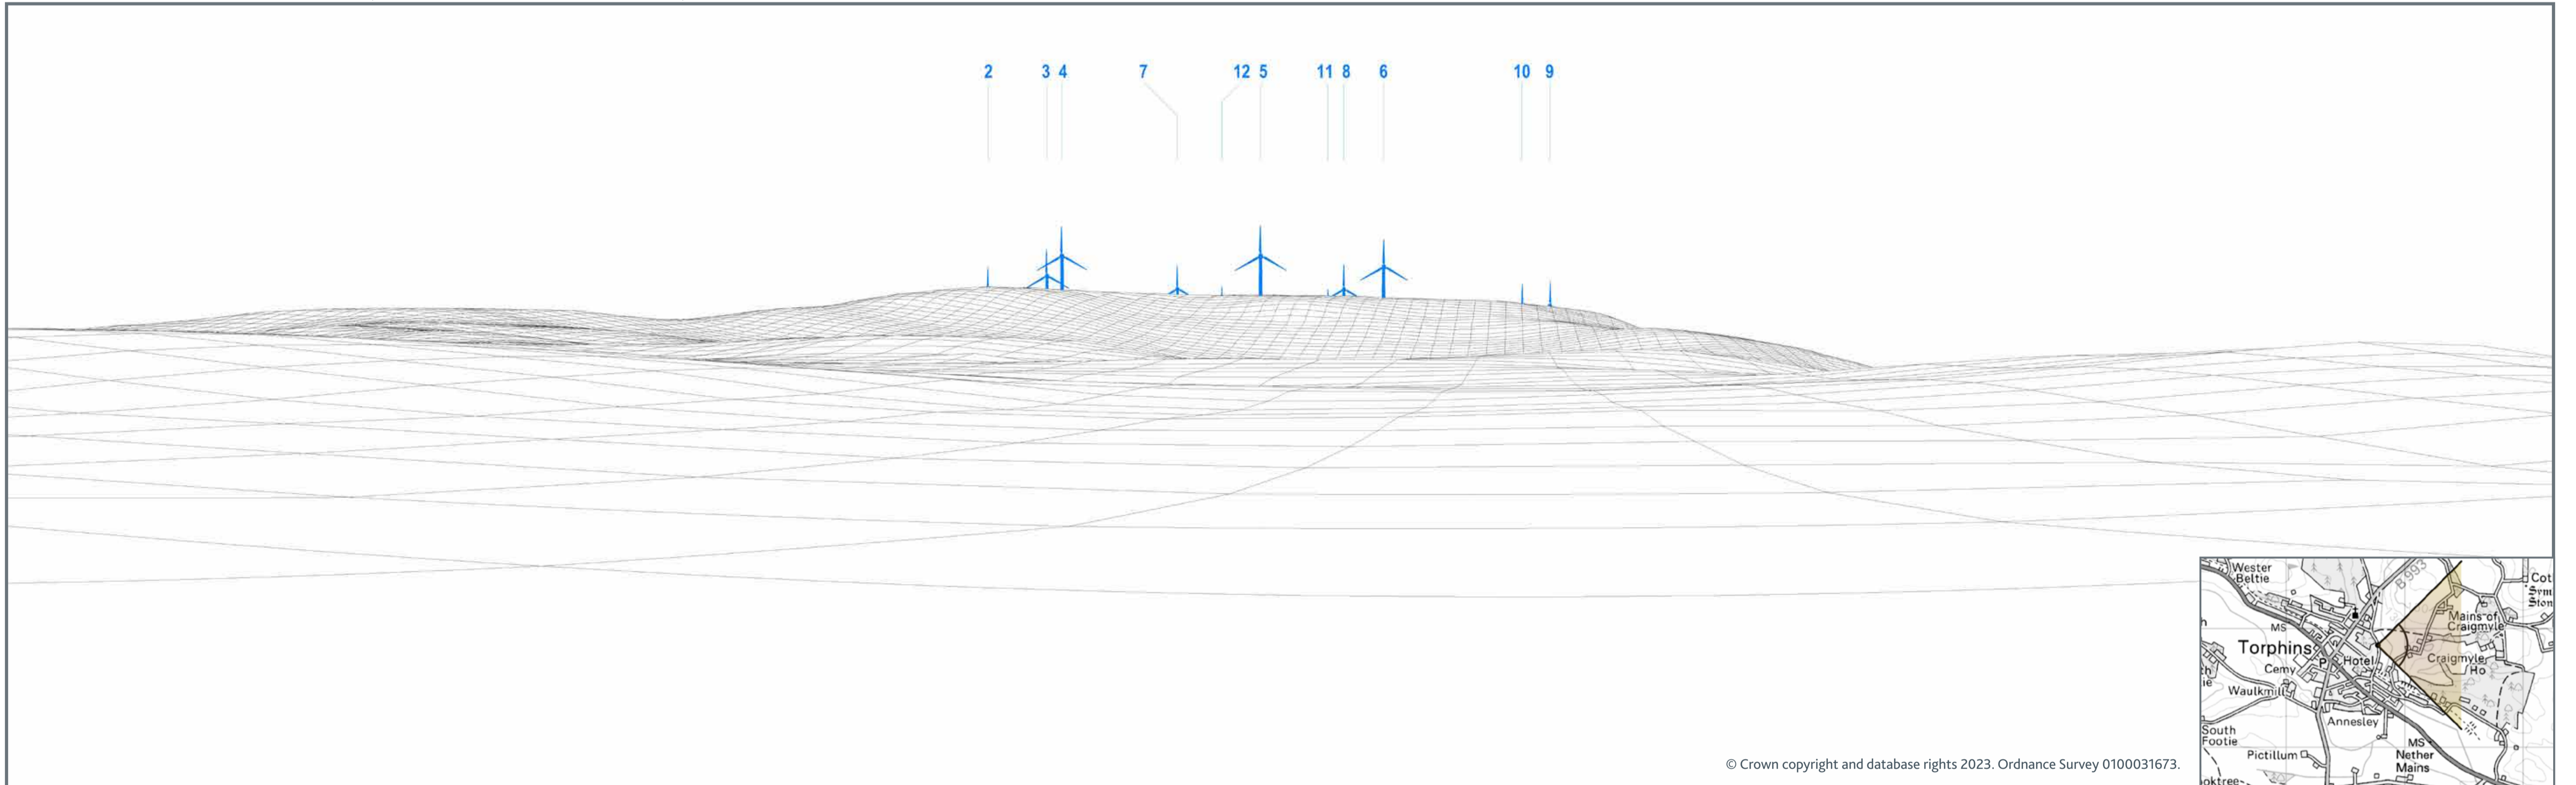

HILL OF FARE WIND FARM PROPOSAL

Viewpoint 5 – Torphins, Woodside Road

90° Approximate horizontal field of view

EXISTING VIEW (UPDATED DESIGN)

WIRELINE DRAWING (UPDATED DESIGN)

VIEWPOINT LOCATION

PHOTOMONTAGE OF PROPOSAL (UPDATED DESIGN)

VIEWPOINT INFORMATION

Location	Altitude	Nearest turbine	Direction of view
362772, 801861	127m AOD	4.231 km to T5	81.8°