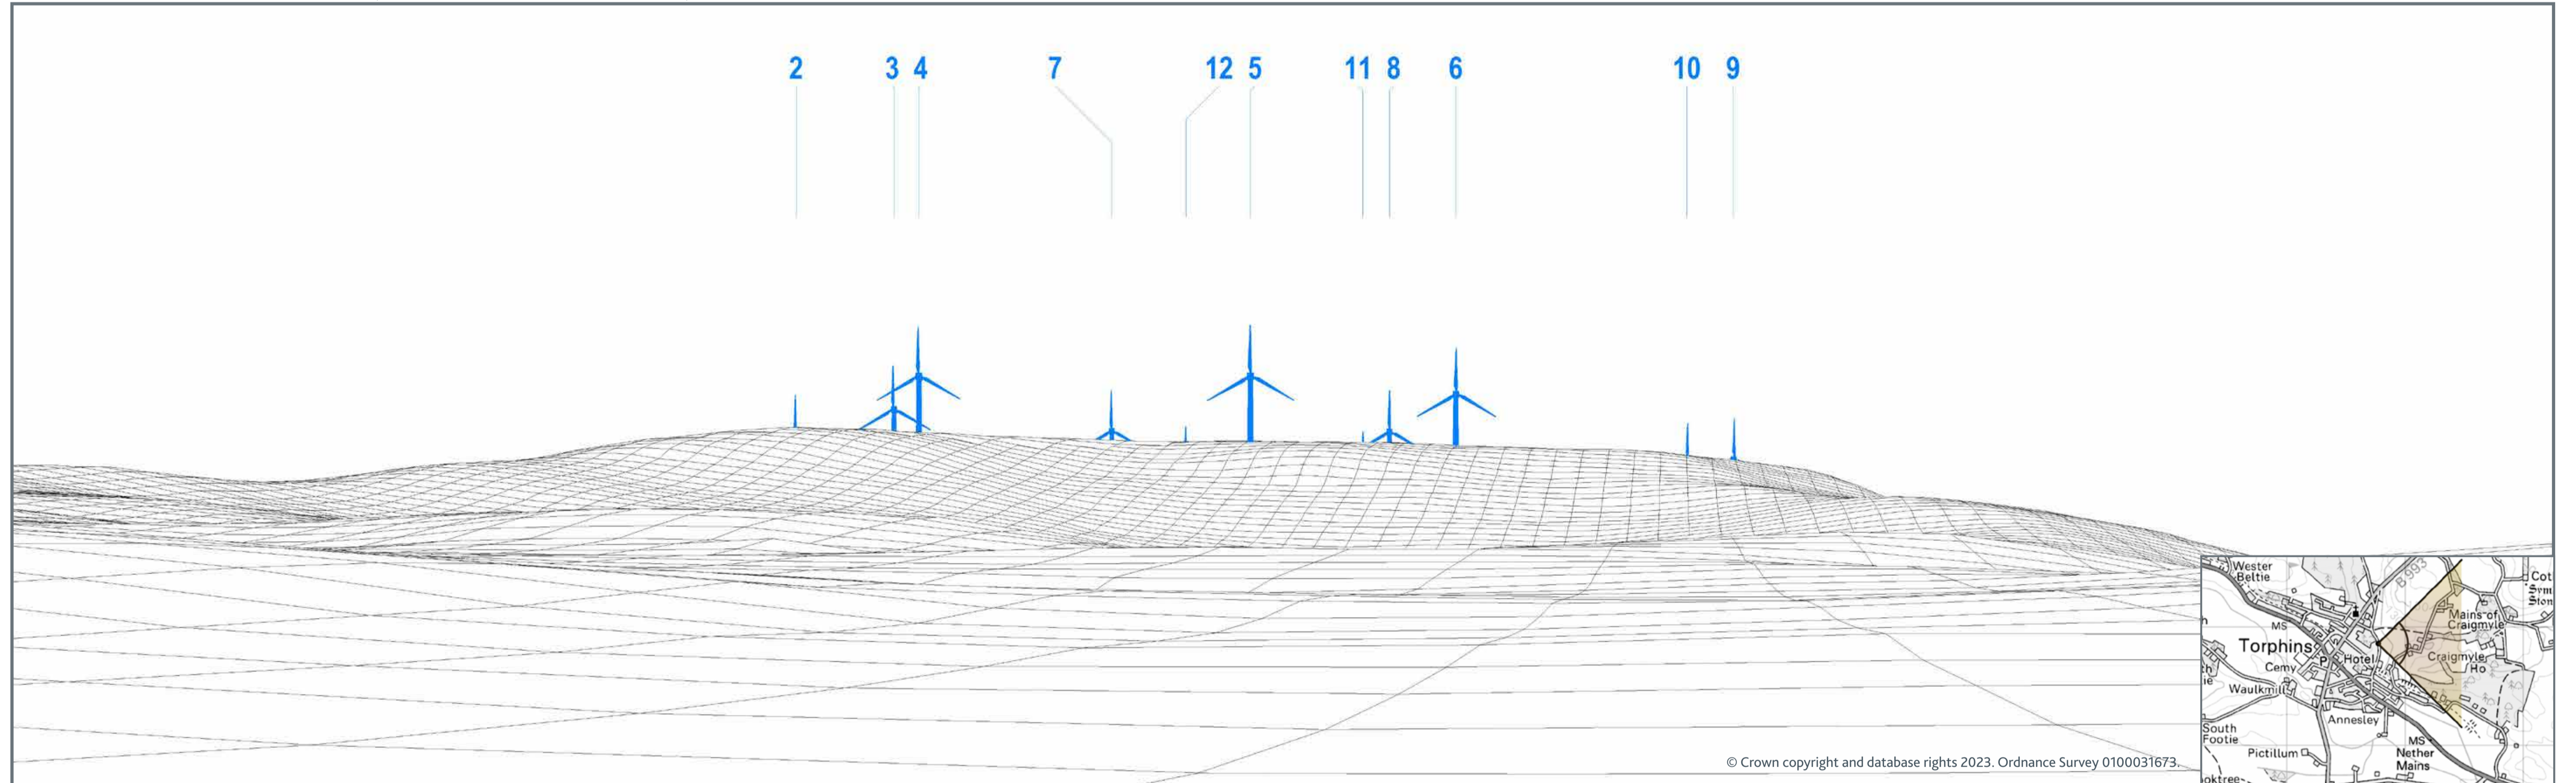

HILL OF FARE WIND FARM PROPOSAL

Viewpoint 5 – Torphins, Woodside Road

53.5° Approximate horizontal field of view

COMPARATIVE WIRELINE

WIRELINE DRAWING (UPDATED DESIGN)

VIEWPOINT LOCATION

PHOTOMONTAGE OF PROPOSAL (UPDATED DESIGN)

VIEWPOINT INFORMATION

Location	Altitude	Nearest turbine	Direction of view
362772, 801861	127m AOD	4.231 km to T5	81.8°