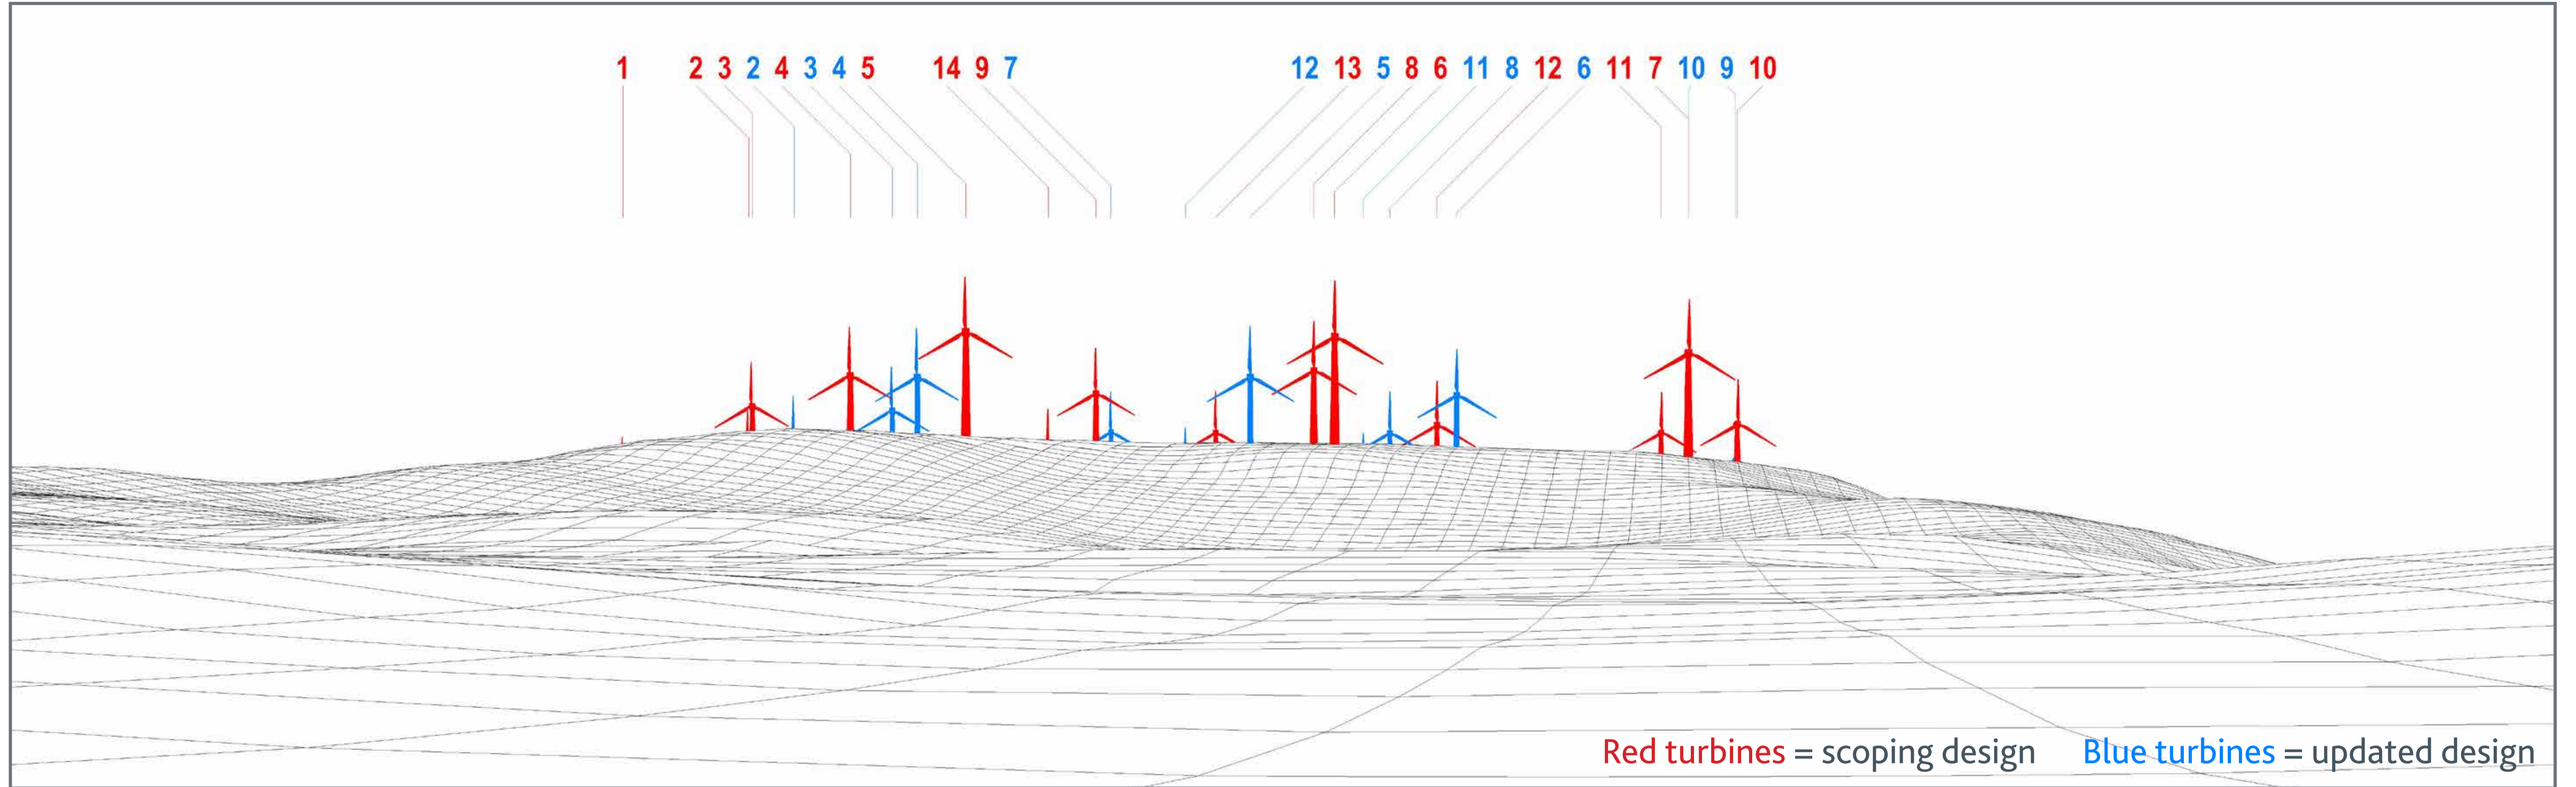

HILL OF FARE WIND FARM PROPOSAL

Viewpoint 5 – Torphins, Woodside Road

53.5° Approximate horizontal field of view

COMPARATIVE WIRELINE

WIRELINE DRAWING (UPDATED DESIGN)

VIEWPOINT LOCATION

PHOTOMONTAGE OF PROPOSAL (UPDATED DESIGN)

VIEWPOINT INFORMATION

Location	Altitude	Nearest turbine	Direction of view
362772, 801861	127m AOD	4.231 km to T5	81.8°