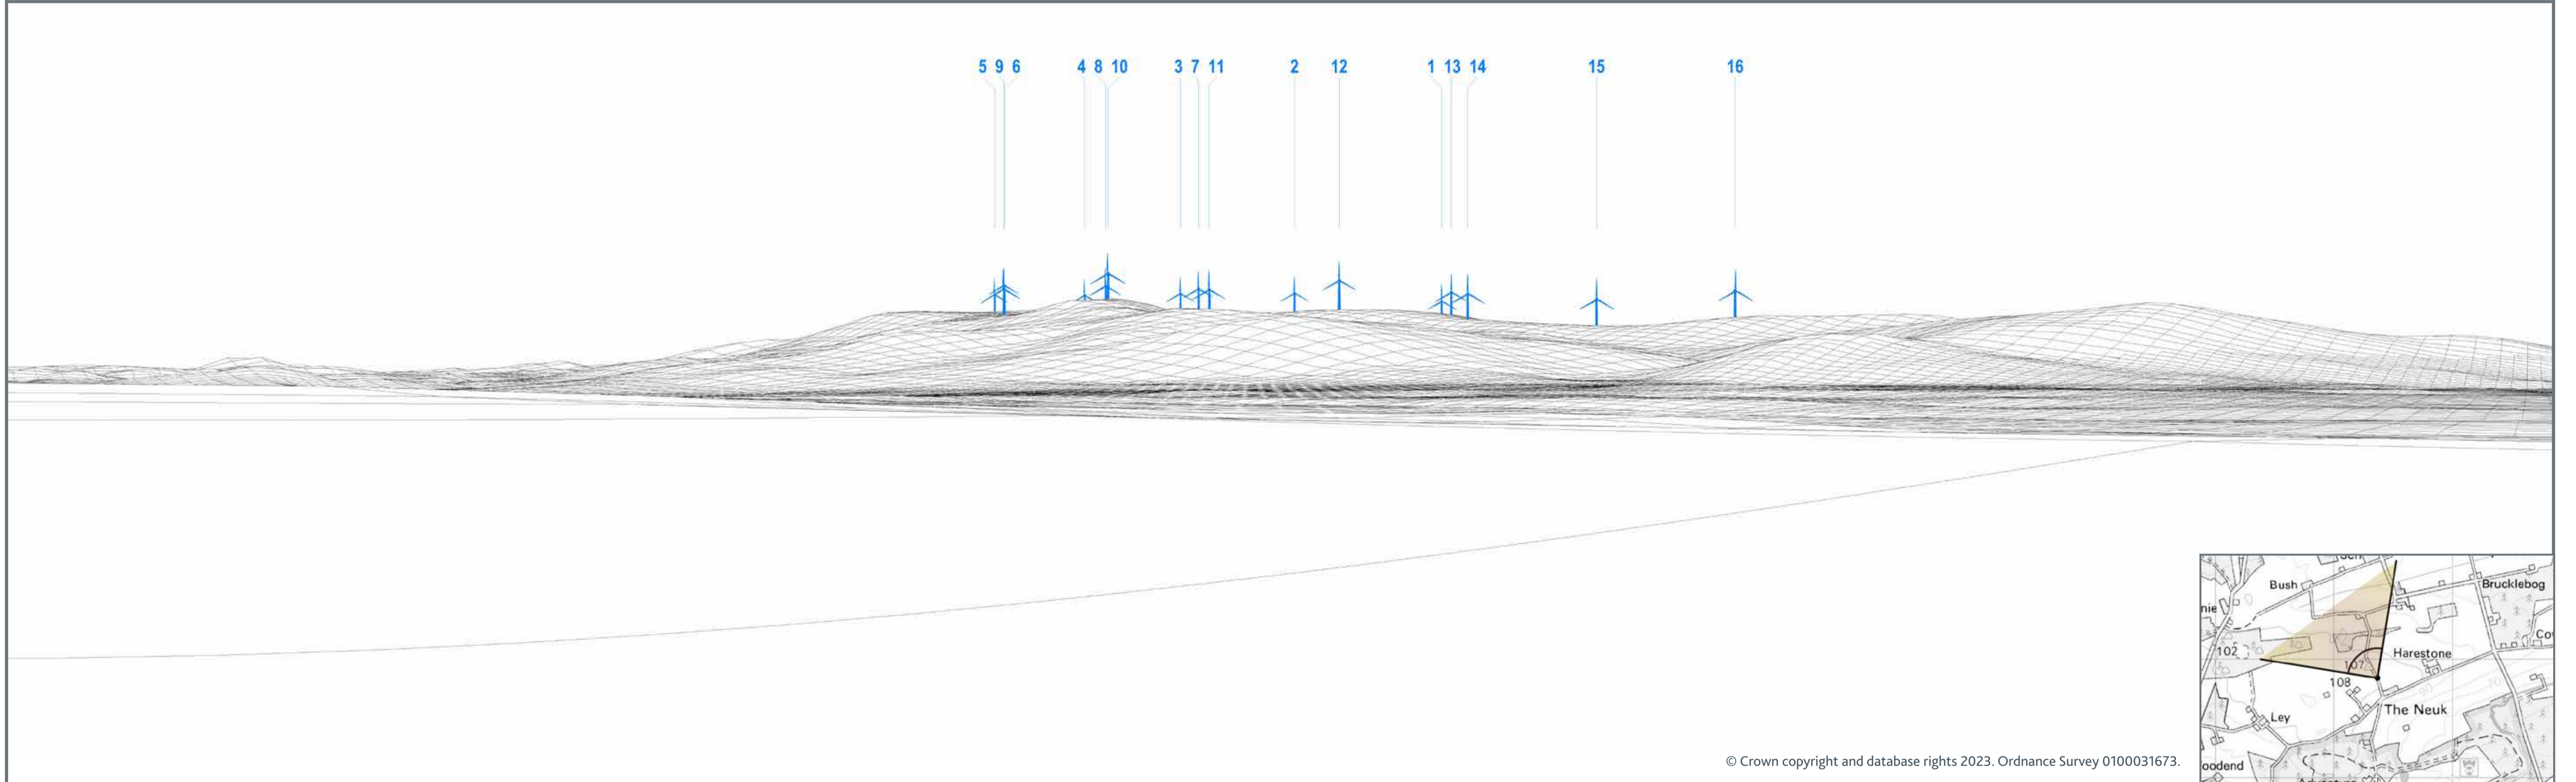

# HILL OF FARE WIND FARM PROPOSAL

## Viewpoint 8 – Minor road near The Neuk

**90°** Approximate horizontal field of view

EXISTING VIEW (UPDATED DESIGN)

WIRELINE DRAWING (UPDATED DESIGN)

VIEWPOINT LOCATION

PHOTOMONTAGE OF PROPOSAL (UPDATED DESIGN)

### VIEWPOINT INFORMATION

Location	Altitude	Nearest turbine	Direction of view
373368, 797842	106m AOD	6.198 km to T10	316.1°