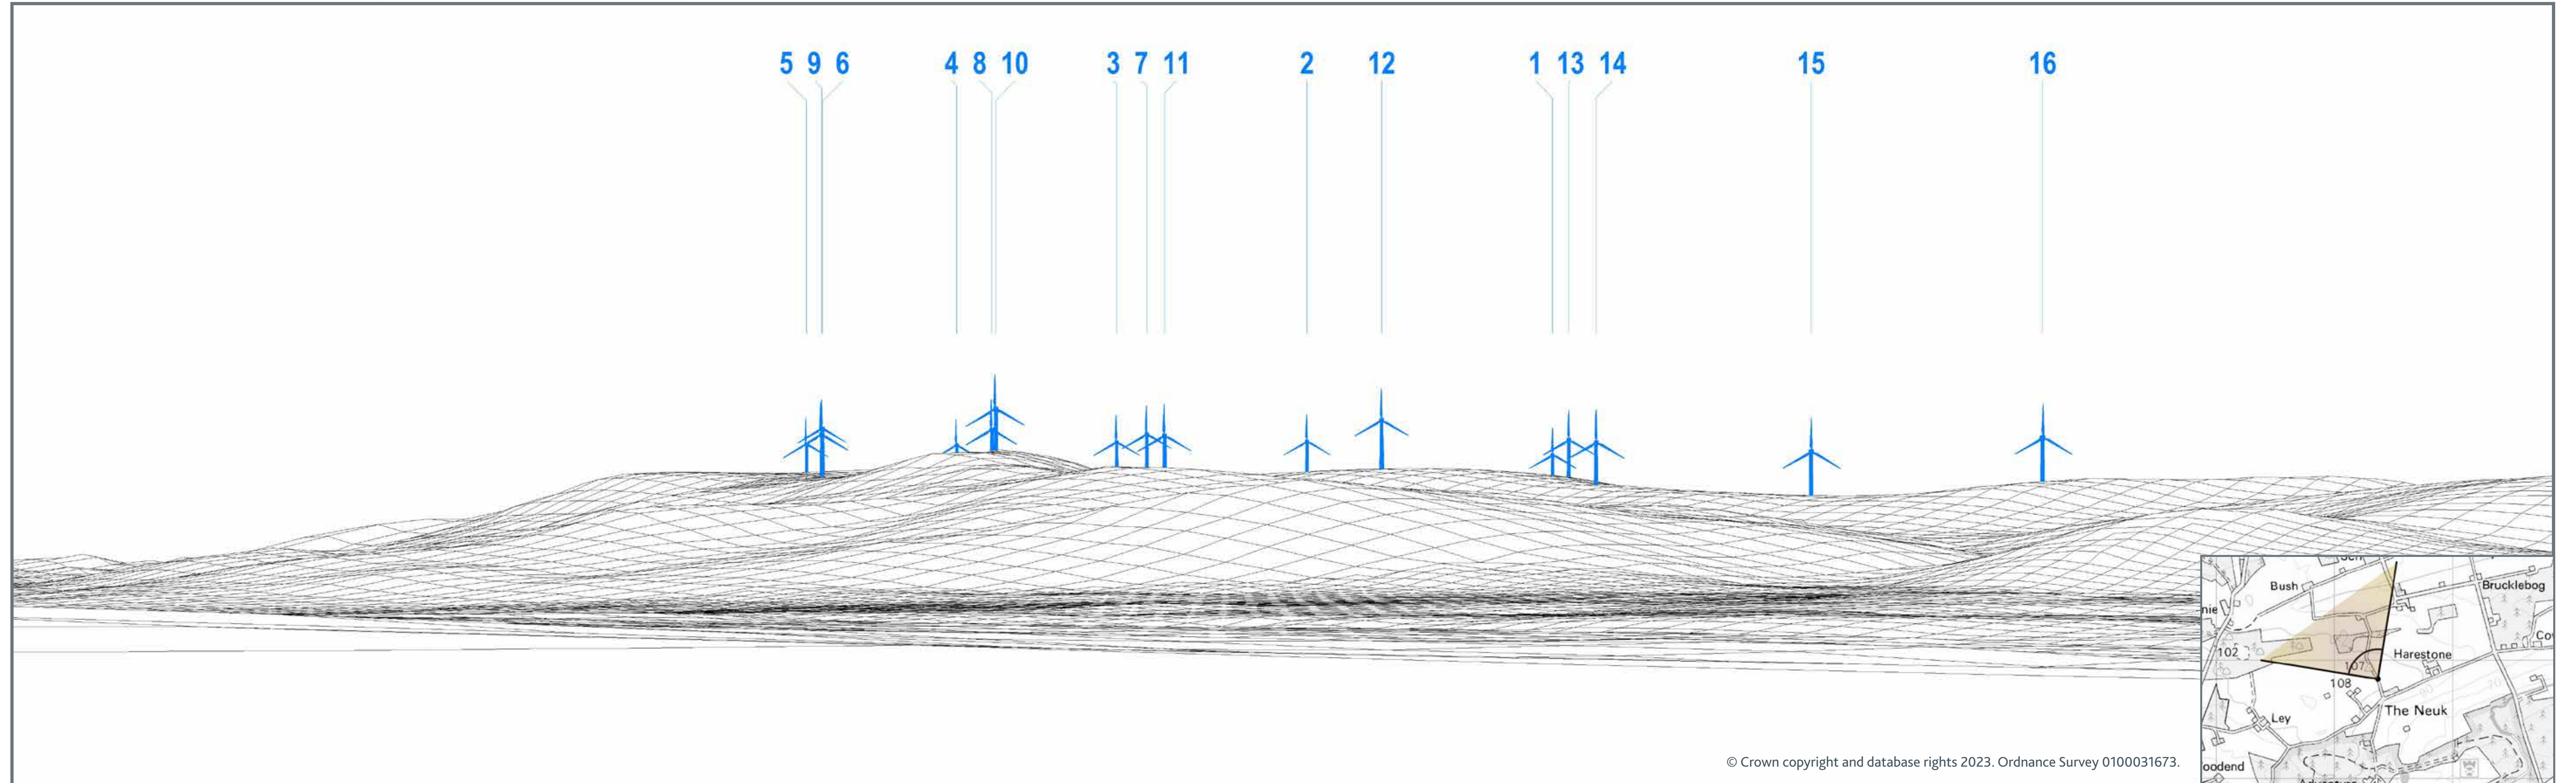

# HILL OF FARE WIND FARM PROPOSAL

## Viewpoint 8 – Minor road near The Neuk

**53.5°** Approximate horizontal field of view

COMPARATIVE WIRELINE

WIRELINE DRAWING (UPDATED DESIGN)

VIEWPOINT LOCATION

PHOTOMONTAGE OF PROPOSAL (UPDATED DESIGN)

### VIEWPOINT INFORMATION

Location	Altitude	Nearest turbine	Direction of view
373368, 797842	106m AOD	6.198 km to T10	316.1°