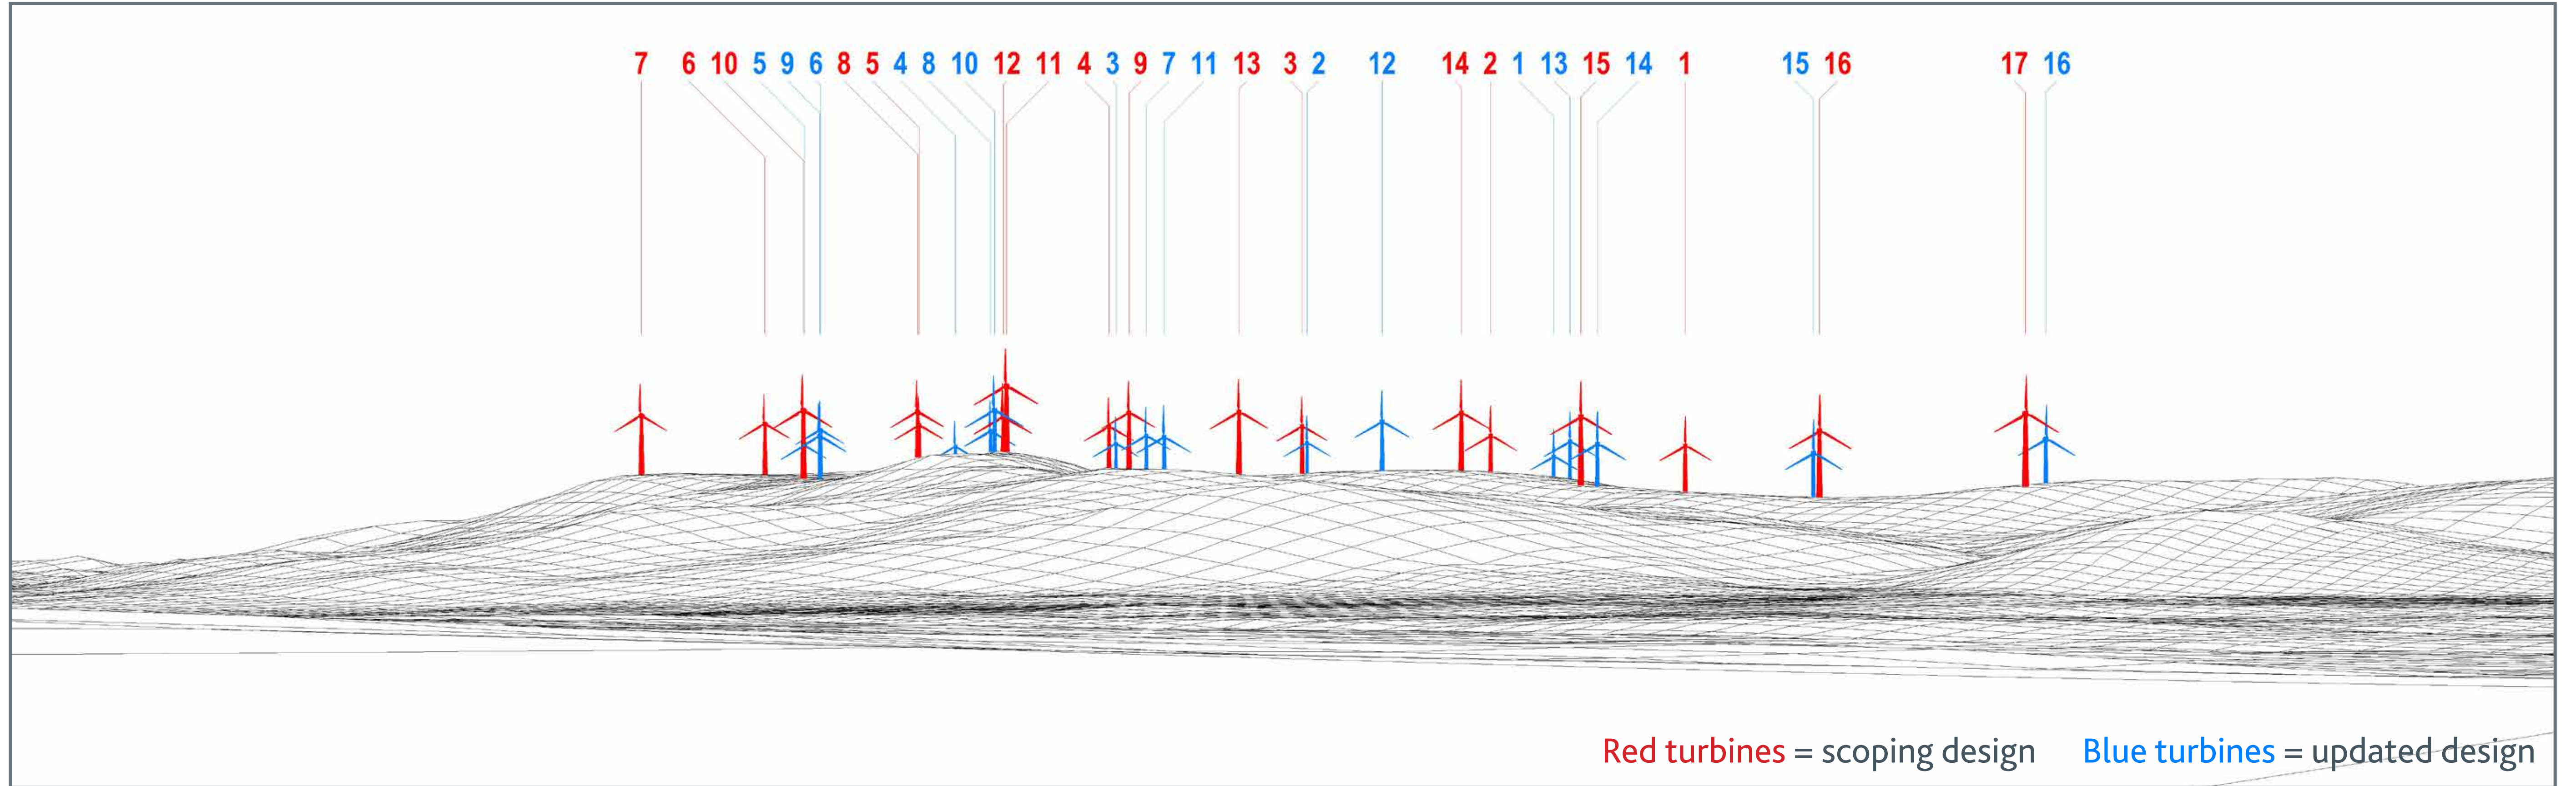

# HILL OF FARE WIND FARM PROPOSAL

## Viewpoint 8 – Minor road near The Neuk

**53.5°** Approximate horizontal field of view

COMPARATIVE WIRELINE

WIRELINE DRAWING (UPDATED DESIGN)

VIEWPOINT LOCATION

PHOTOMONTAGE OF PROPOSAL (UPDATED DESIGN)

### VIEWPOINT INFORMATION

Location	Altitude	Nearest turbine	Direction of view
373368, 797842	106m AOD	6.198 km to T10	316.1°