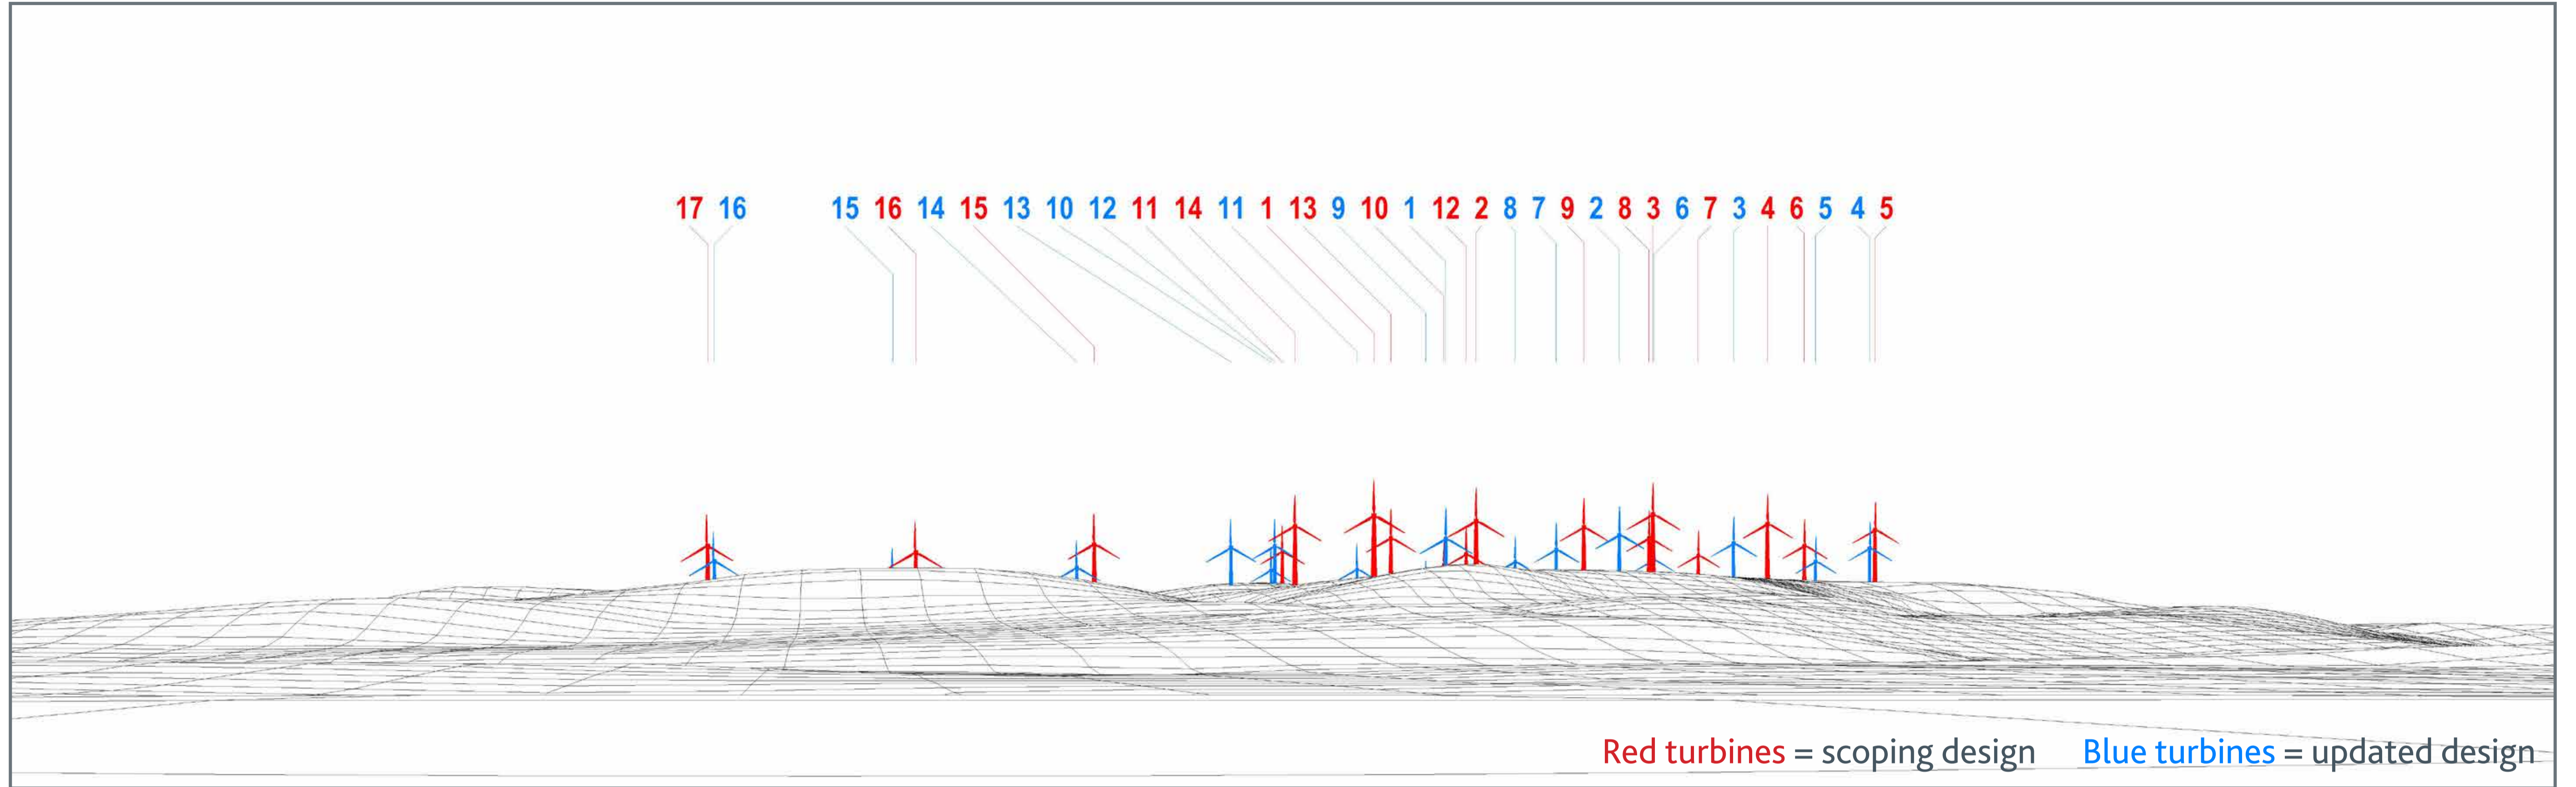

HILL OF FARE WIND FARM PROPOSAL

Viewpoint 12 – Sauchen, Main Street

53.5° Approximate horizontal field of view

COMPARATIVE WIRELINE

WIRELINE DRAWING (UPDATED DESIGN)

VIEWPOINT LOCATION

PHOTOMONTAGE OF PROPOSAL (UPDATED DESIGN)

VIEWPOINT INFORMATION

Location	Altitude	Nearest turbine	Direction of view
370104, 810830	99m AOD	7.020 km to T1	189.6°