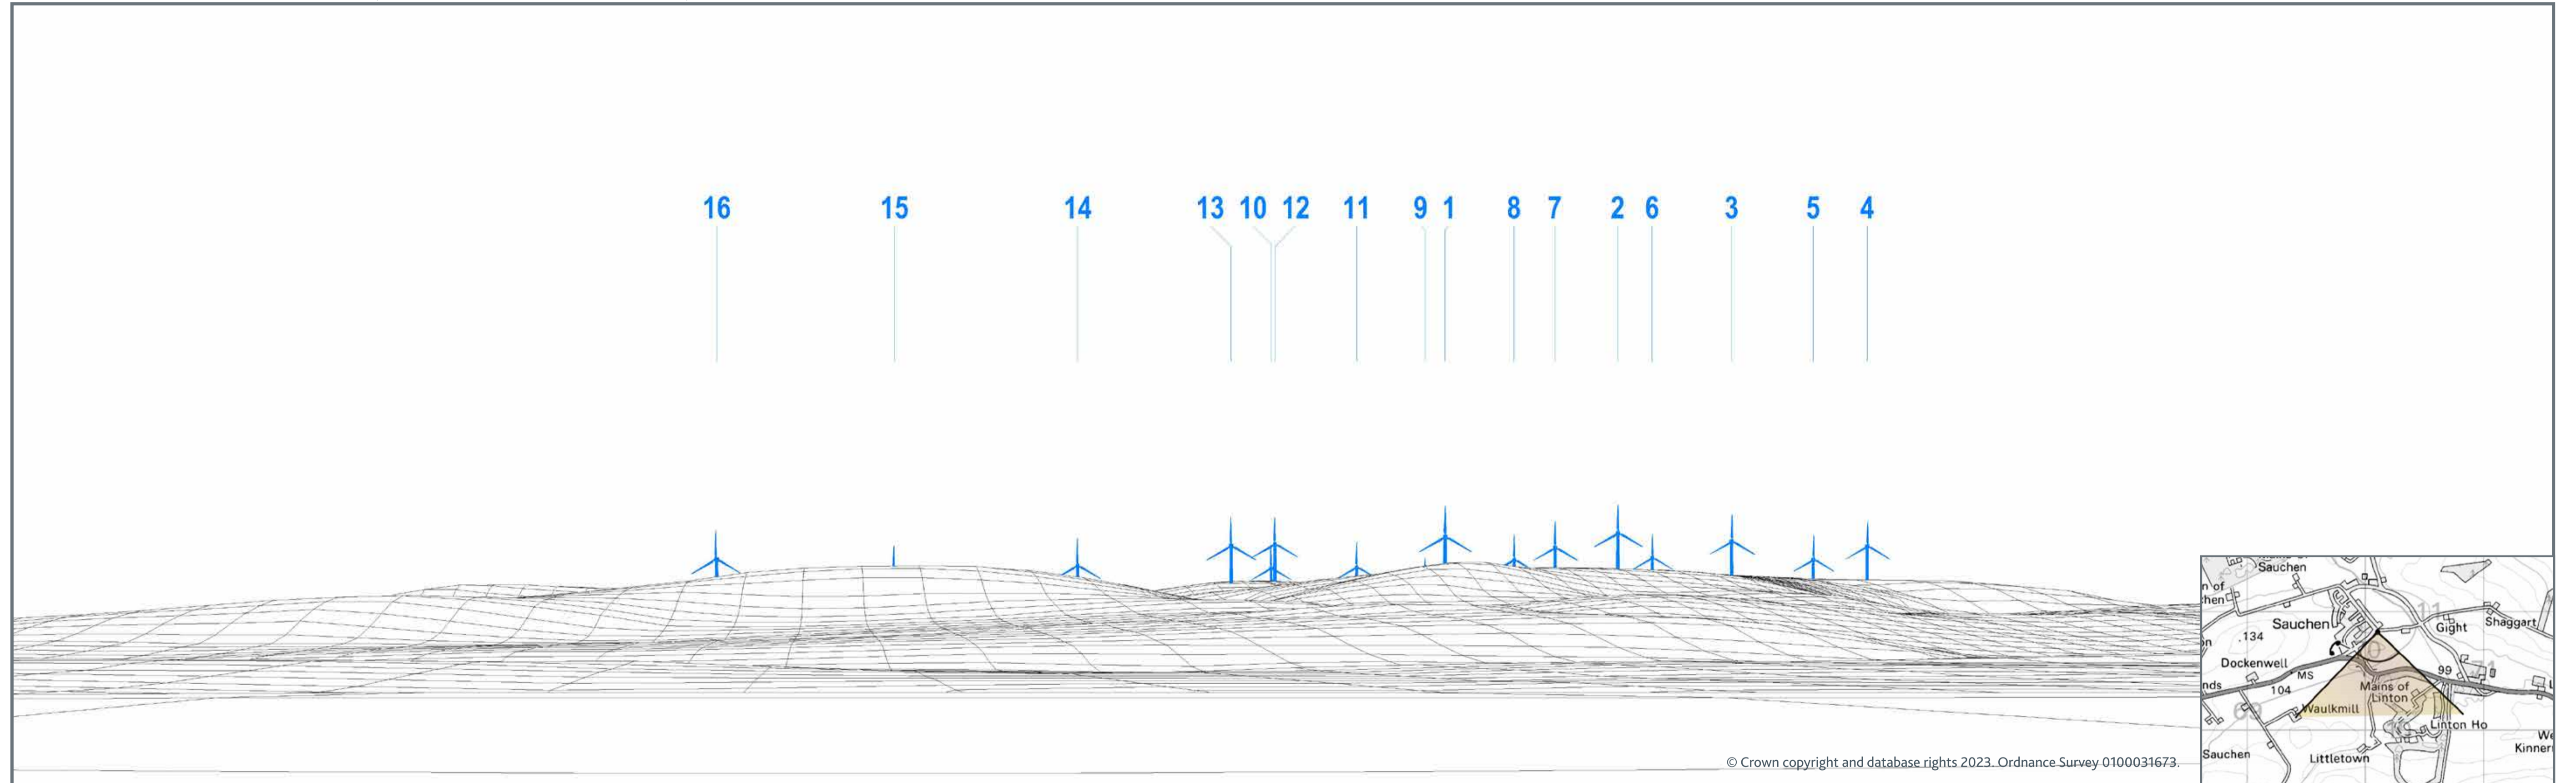

HILL OF FARE WIND FARM PROPOSAL

Viewpoint 12 – Sauchen, Main Street

53.5° Approximate horizontal field of view

COMPARATIVE WIRELINE

WIRELINE DRAWING (UPDATED DESIGN)

VIEWPOINT LOCATION

PHOTOMONTAGE OF PROPOSAL (UPDATED DESIGN)

VIEWPOINT INFORMATION

Location	Altitude	Nearest turbine	Direction of view
370104, 810830	99m AOD	7.020 km to T1	189.6°